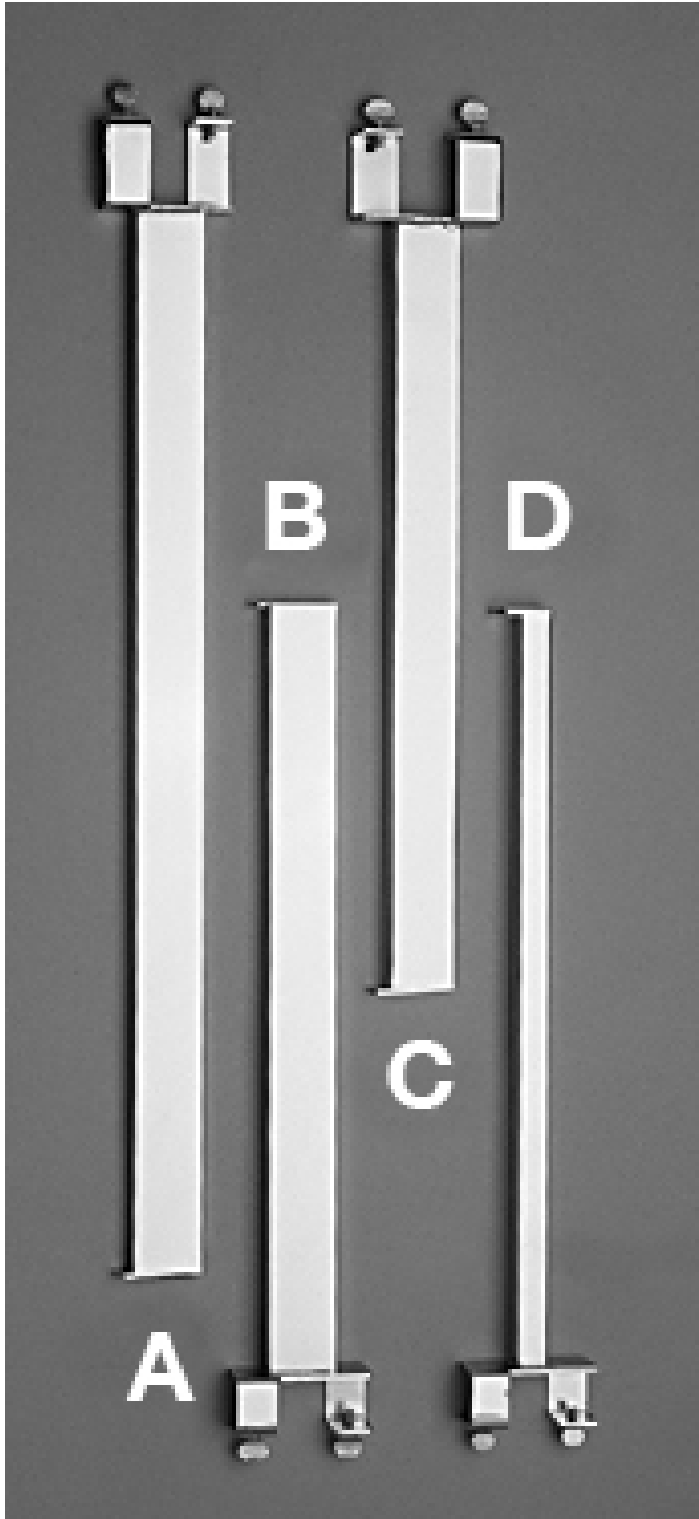

**TWIST ON ARMS FOR CLOTHING
DISPLAY RACKS**

\$4.70 - \$5.27

SKU: N/A

Stock: N/A

Categories: [Clothing Display Racks,](#)
[Retail Clothing Racks](#)

VARIATIONS

Image	SKU	Price	Description	Size	Color Finish
	10123C	\$4.70	A. Rectangular 22" fits rectangular 10123C		Polished Chrome

Image	SKU	Price	Description	Size	Color Finish
	10119C	\$4.70	B. Rectangular 16" fits Square 10119C		Polished Chrome
	10124C	\$4.70	C. Rectangular 16" fits Rectangular 10124C		Polished Chrome

Image	SKU	Price	Description	Size	Color Finish
	10001C	\$5.27		D. Square 16" fits Square 10001C	Polished Chrome

PRODUCT DESCRIPTION

Rectangular twist on arms for garment display racks. Available in 16" or 22" polished chrome.

- A. Rectangular 22" arm fits rectangular frame rack.
- B. Rectangular 16" arm that fits square frame rack.
- C. Rectangular 16" arm that fits rectangular frame rack.
- D. Square 16" arm that fits square frame rack.

ADDITIONAL INFORMATION

Size

[A. Rectangular 22" fits rectangular 10123C, B. Rectangular 16" fits Square 10119C, C. Rectangular 16" fits Rectangular 10124C, D. Square 16" fits Square 10001C](#)

Color Finish